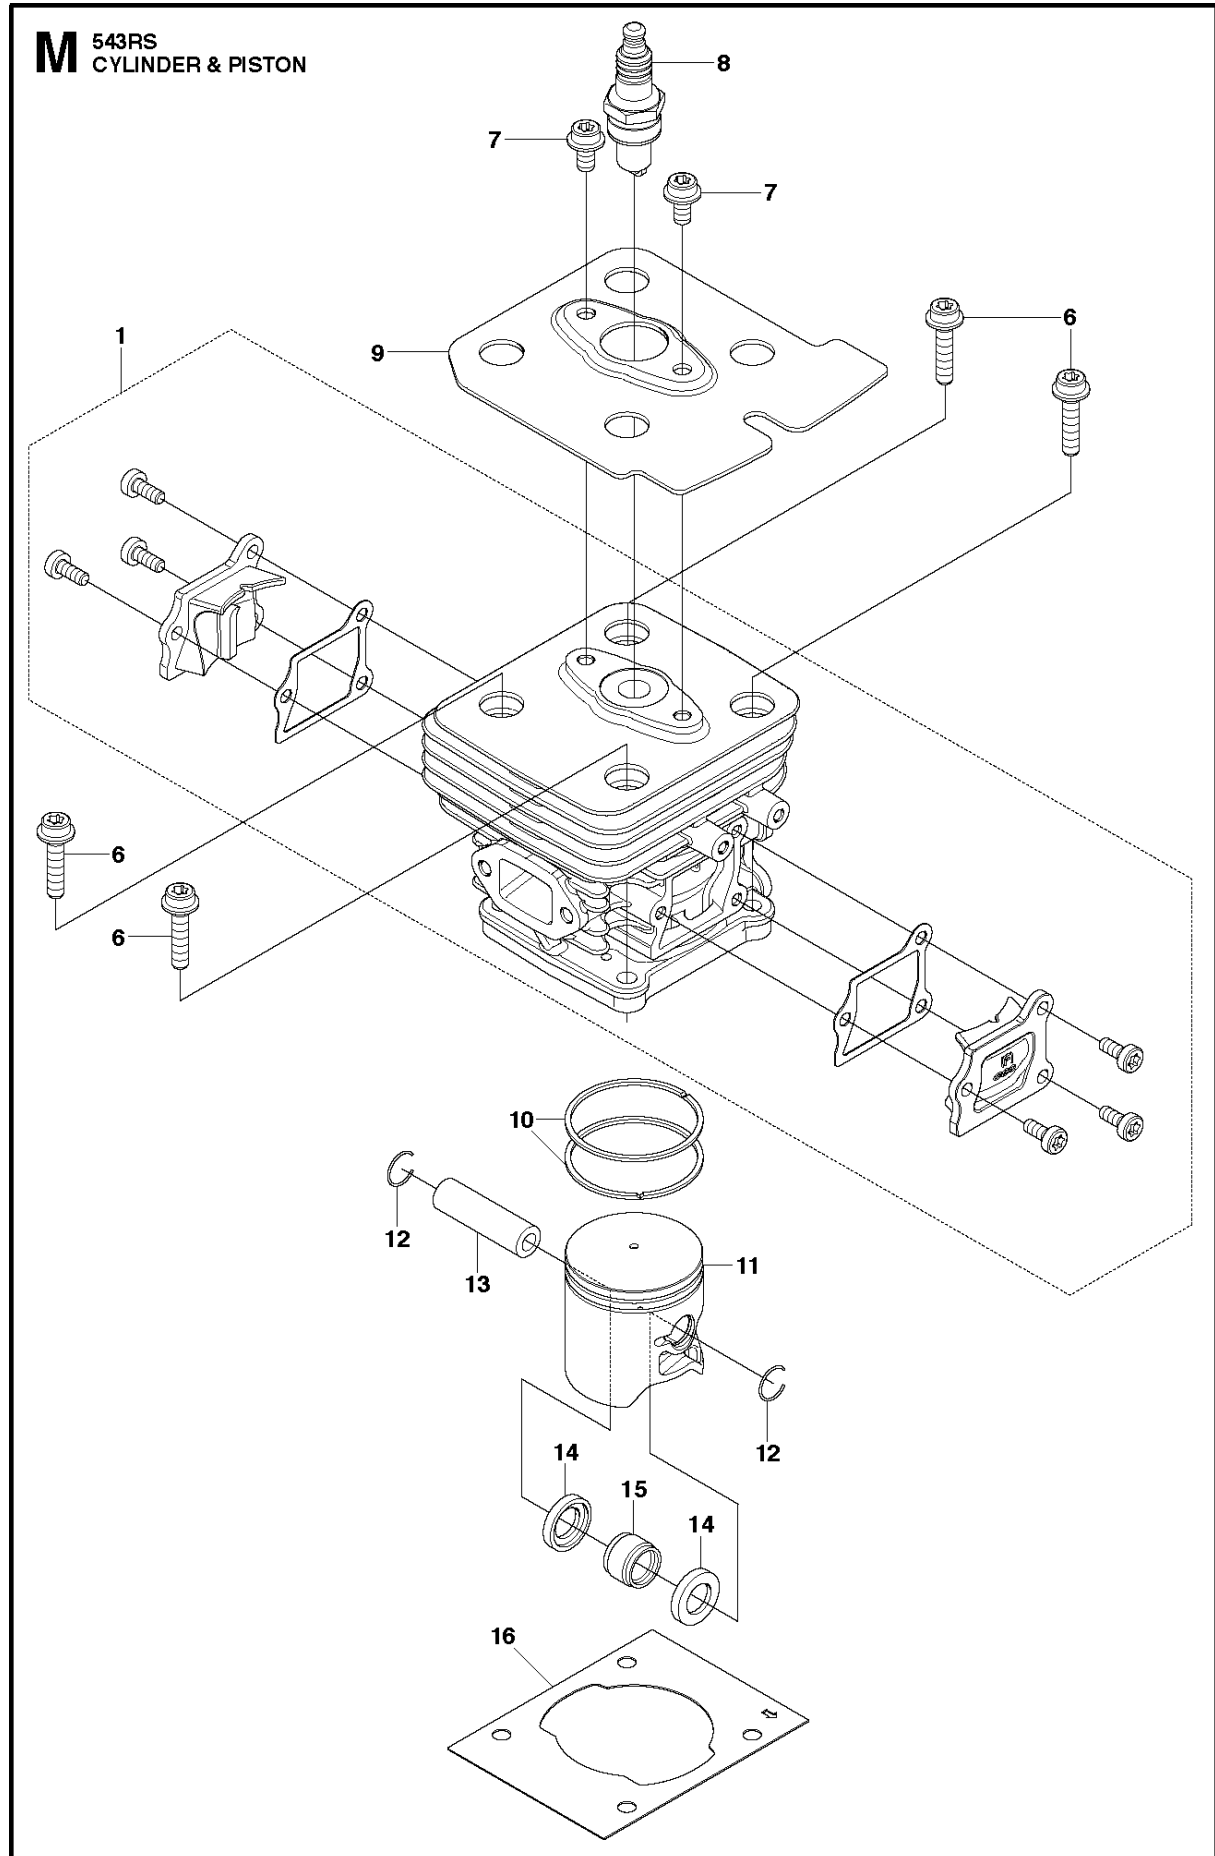

543 RS, 2014-05

Ref	Part No	Description	Remark	QTY KIT
1	579 34 95-01	COVER		1
2	578 42 09-01	DECAL	543RS	1
3	521 51 59-01	BOLT		2
4	521 86 36-01	SCREW		2
5	521 55 36-01	LABEL		1