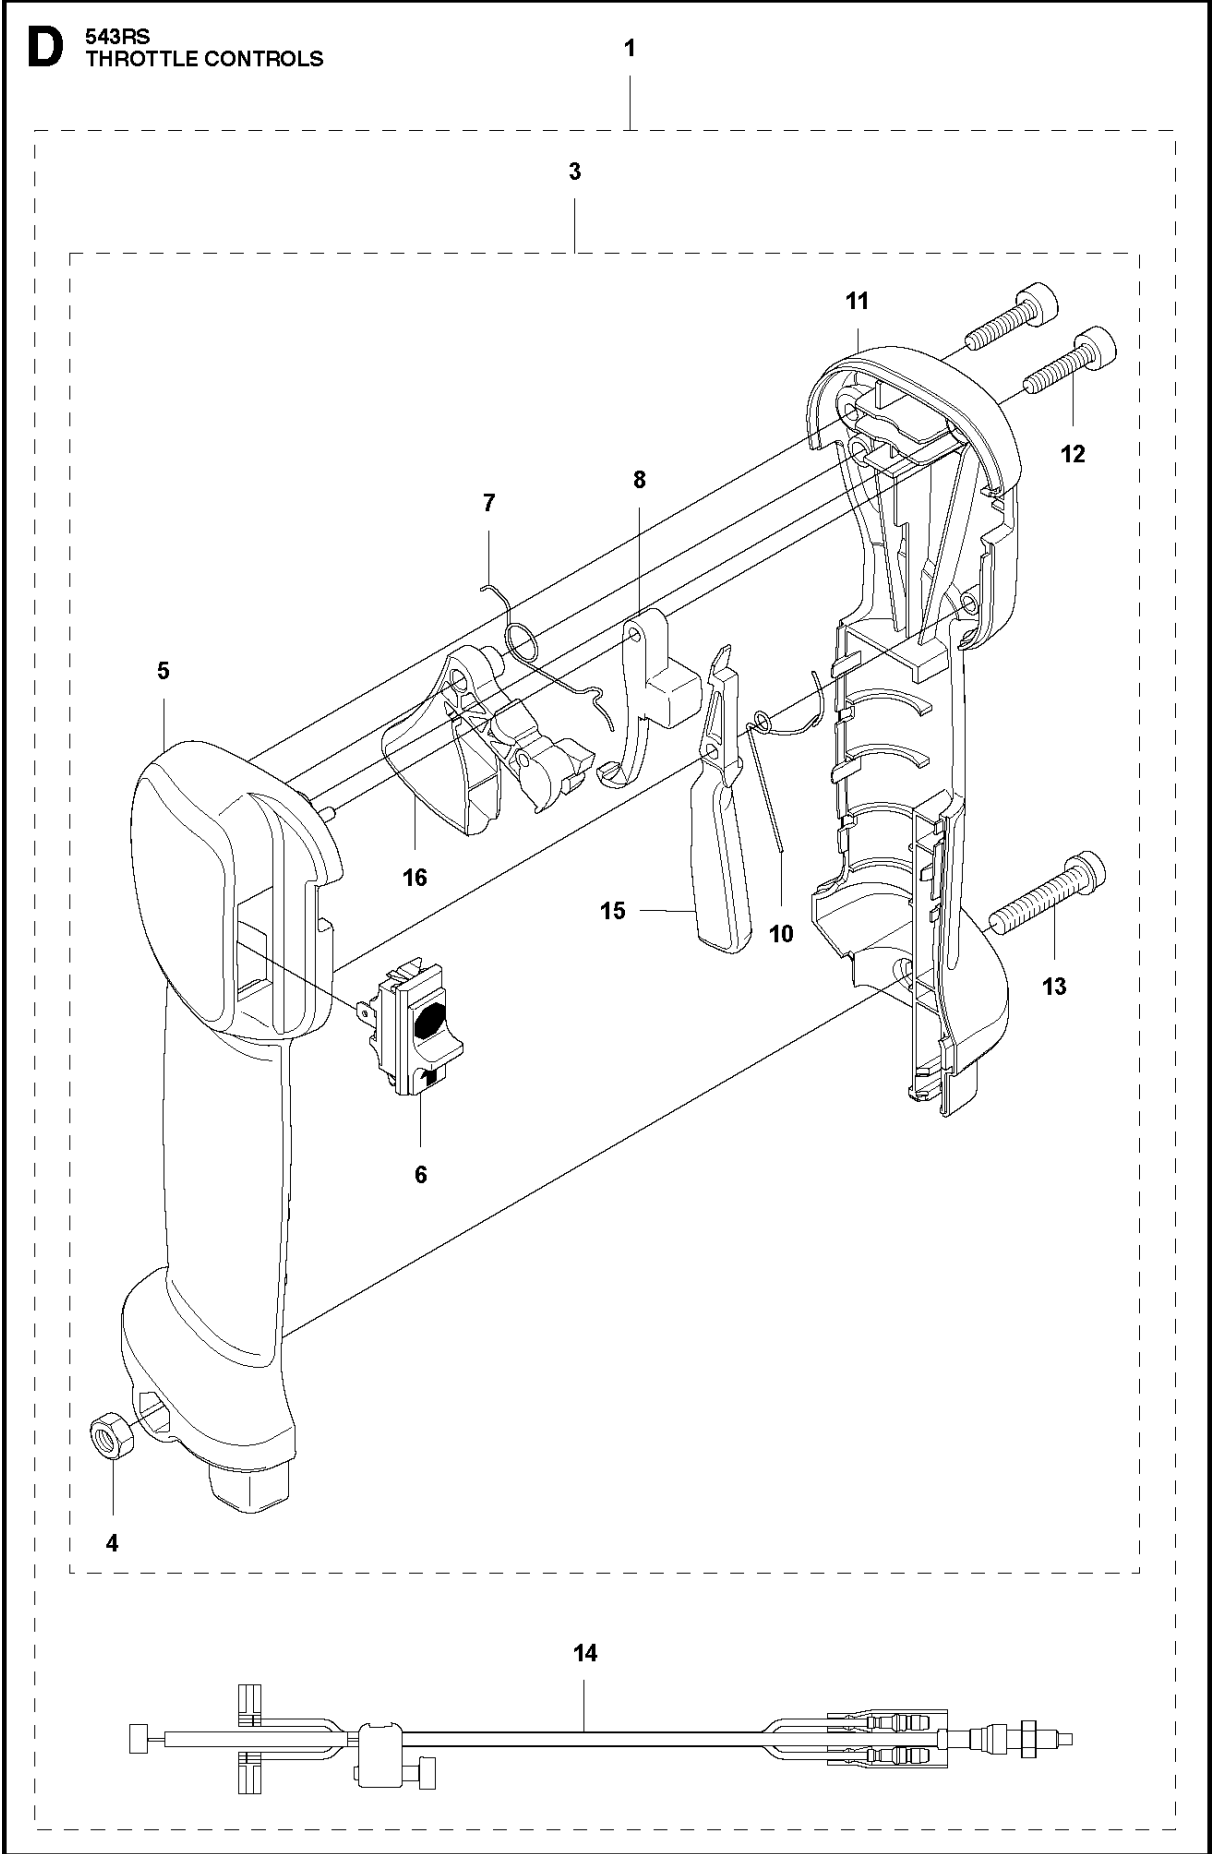

THROTTLE CONTROLS

543 RS, 2014-05

Ref	Part No	Description	Remark	QTY	KIT
1	522 52 07-02	THROTTLE CONTROL		1	
3	537 42 45-13	HANDLE SYSTEM ASSY		1	1
4	503 22 10-13	HEXAGON NUT		1	1,3
5	537 16 02-03	HANDLE HALF LEFT		1	1,3
6	503 71 82-01	SWITCH		1	1,3
7	537 17 42-01	SPRING THROTTLE TRIG		1	1,3
8	537 16 07-03	STARTER THROTTLE LOC		1	1,3
10	537 17 43-01	SPRING		1	1,3
11	537 16 03-01	HANDLE HALF RIGHT		1	1,3
12	503 21 66-74	SCREW IHSC T		2	1,3
13	503 20 07-82	SCREW IHSCFM		1	1,3
14	522 03 67-01	THROTTLE CABLE ASSY		1	1
15	506 49 51-01	THROTTLE LOCKOUT		1	1,3
16	506 49 50-01	THROTTLE CONTROL		1	1,3