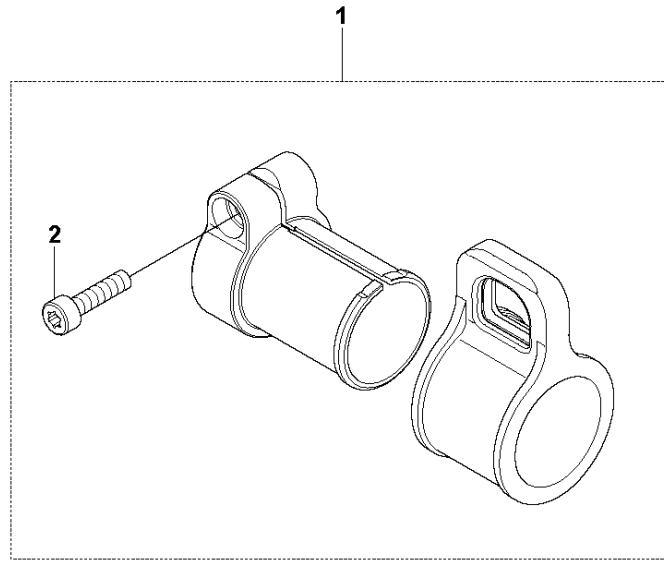

B 543RS
SHAFT

SHAFT

543 RS, 2014-05

Ref	Part No	Description	Remark	QTY	KIT
1	521 66 80-01	HANGER-ASSY		1	
2	504 11 43-01	SCREW		1	1
3	586 30 42-01	PIPE		1	
4	586 30 43-01	DRIVE SHAFT		1	
5	544 33 08-01	LABEL WARNING		1	
6	505 29 58-01	LABEL		2	
7	586 30 44-01	JOINT		1