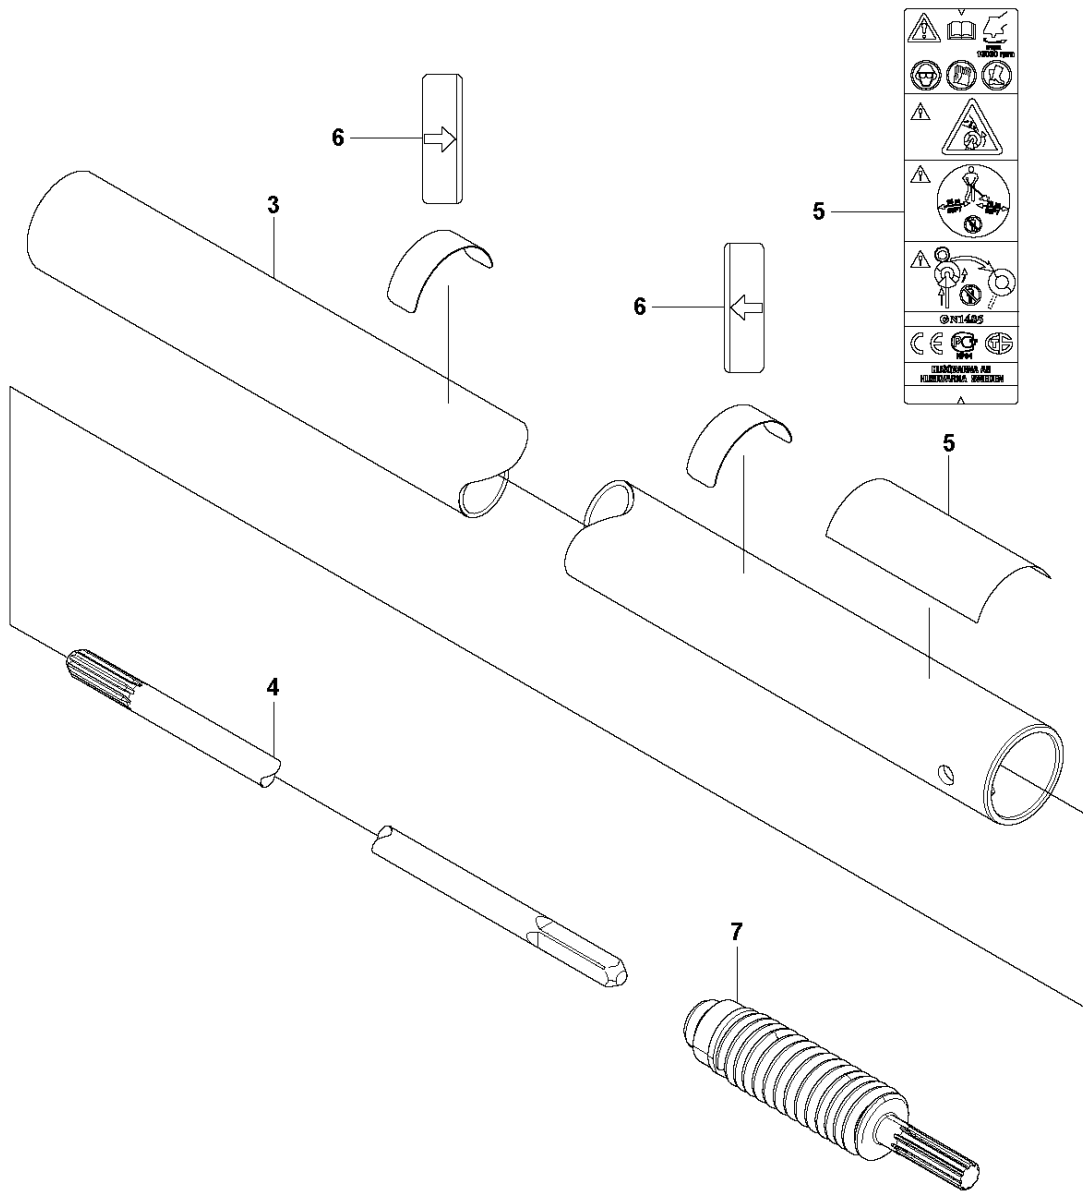

B 543RS
SHAFT

SHAFT

543 RS, 2014-05

Ref	Part No	Description	Remark	QTY	KIT
1	521 66 80-01	HANGER-ASSY		1	
2	504 11 43-01	SCREW		1	1
3	586 30 42-01	PIPE		1	
4	586 30 43-01	DRIVE SHAFT		1	
5	544 33 08-01	LABEL WARNING		1	
6	505 29 58-01	LABEL		2	
7	586 30 44-01	JOINT		1