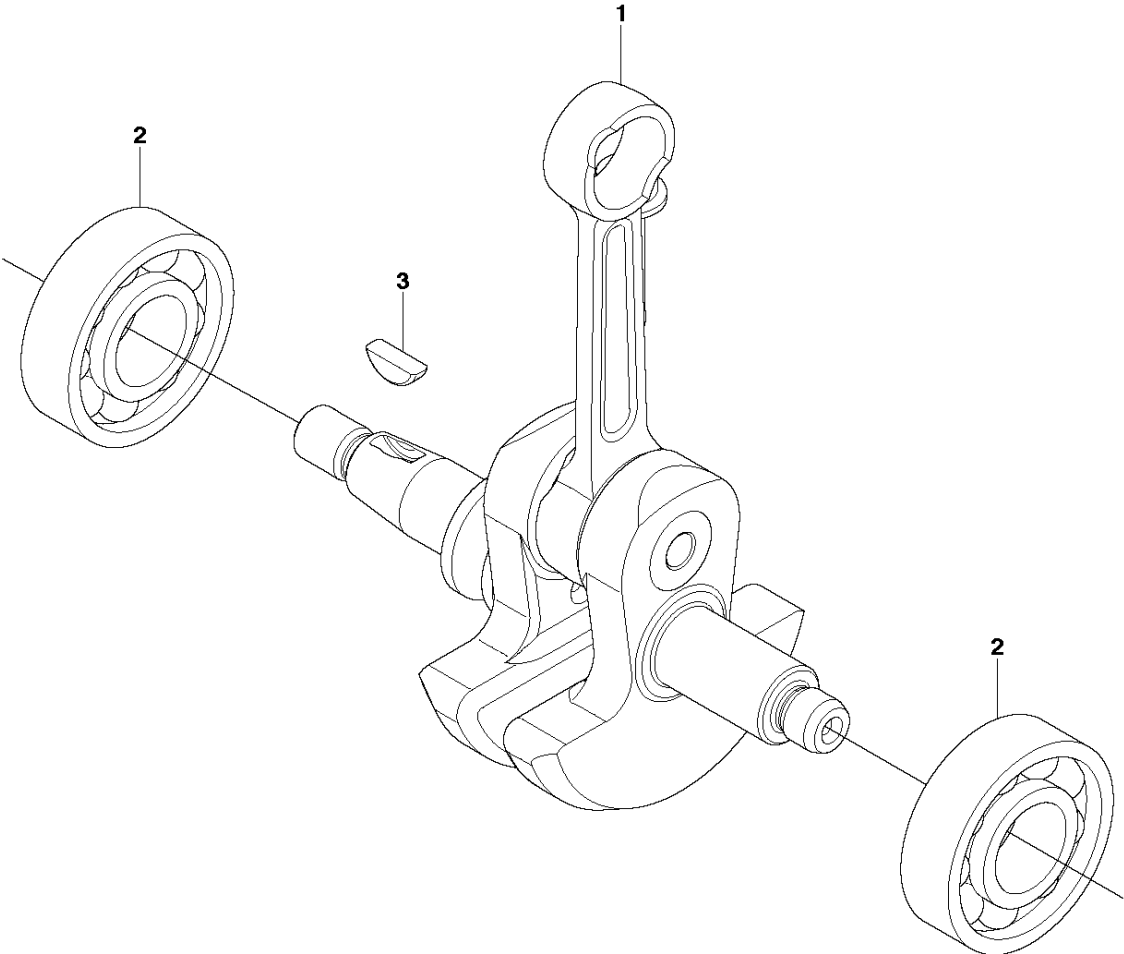

N 543RS
CRANK SHAFT

CRANKSHAFT

543 RS, 2014-05

Ref	Part No	Description	Remark	QTY KIT
1	521 62 39-01	SHAFT-COMP		1
2	504 12 14-01	BEARING		2
3	506 68 94-01	KEY		1