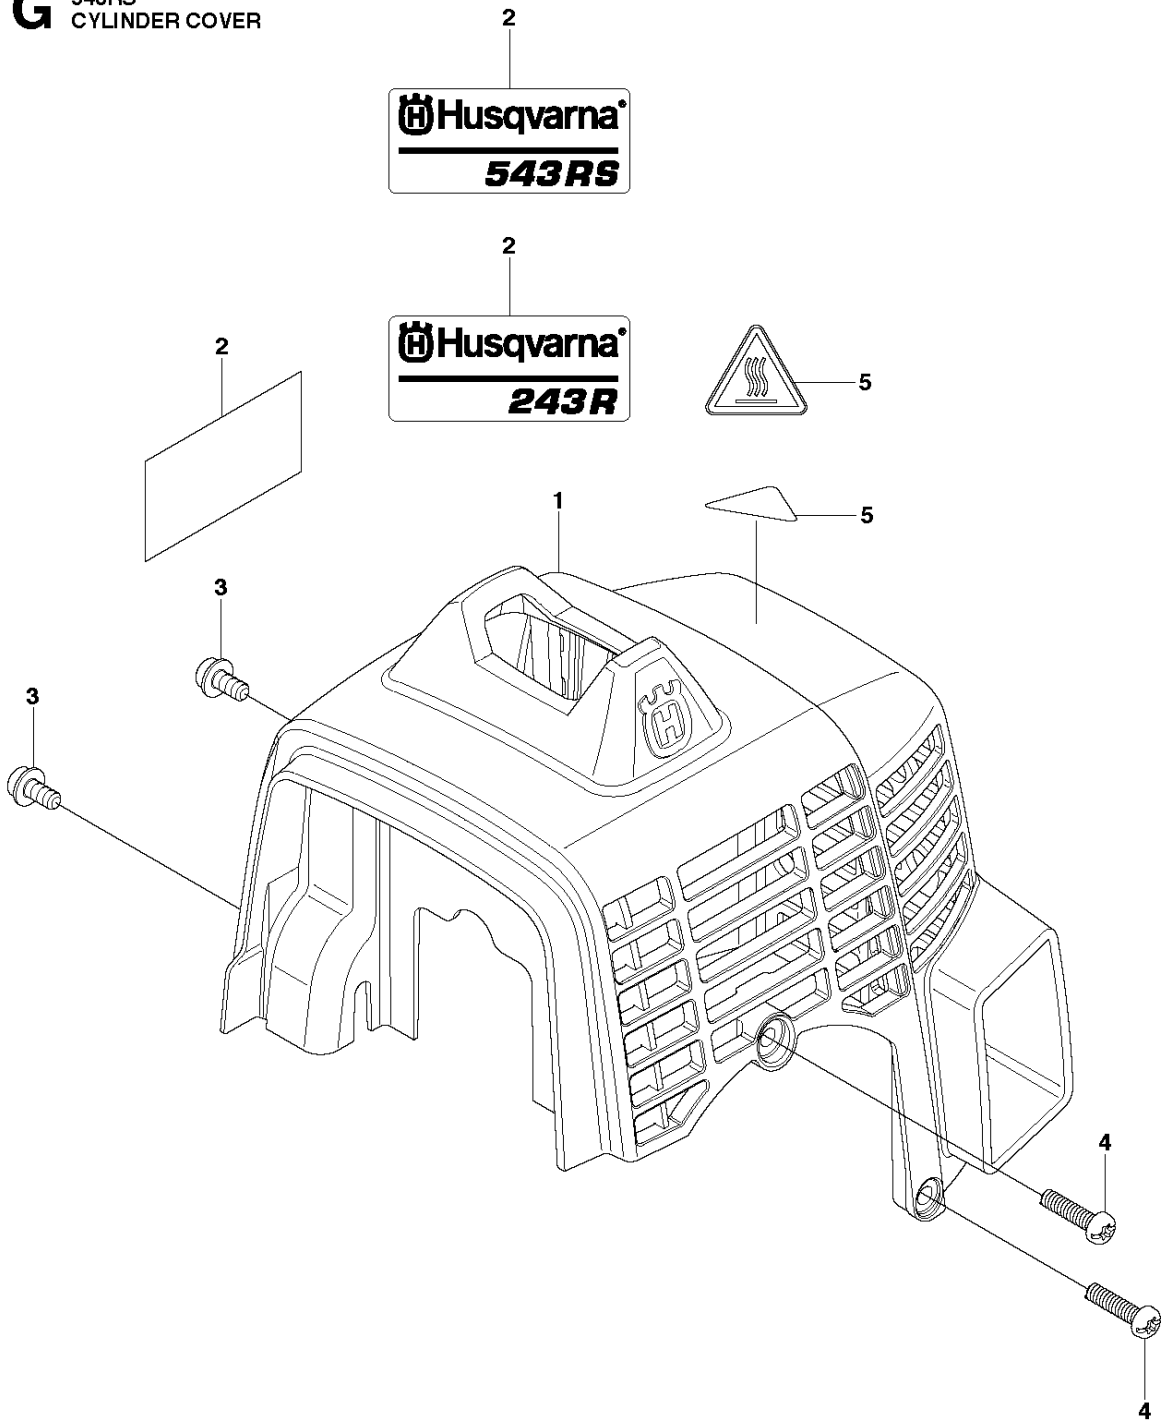

**N** 543RS  
CRANK SHAFT

CRANKSHAFT

543 RS, 2014-05

Ref	Part No	Description	Remark	QTY KIT
1	521 62 39-01	SHAFT-COMP		1
2	504 12 14-01	BEARING		2
3	506 68 94-01	KEY		1

**G** 543RS  
CYLINDER COVER

CYLINDER COVER