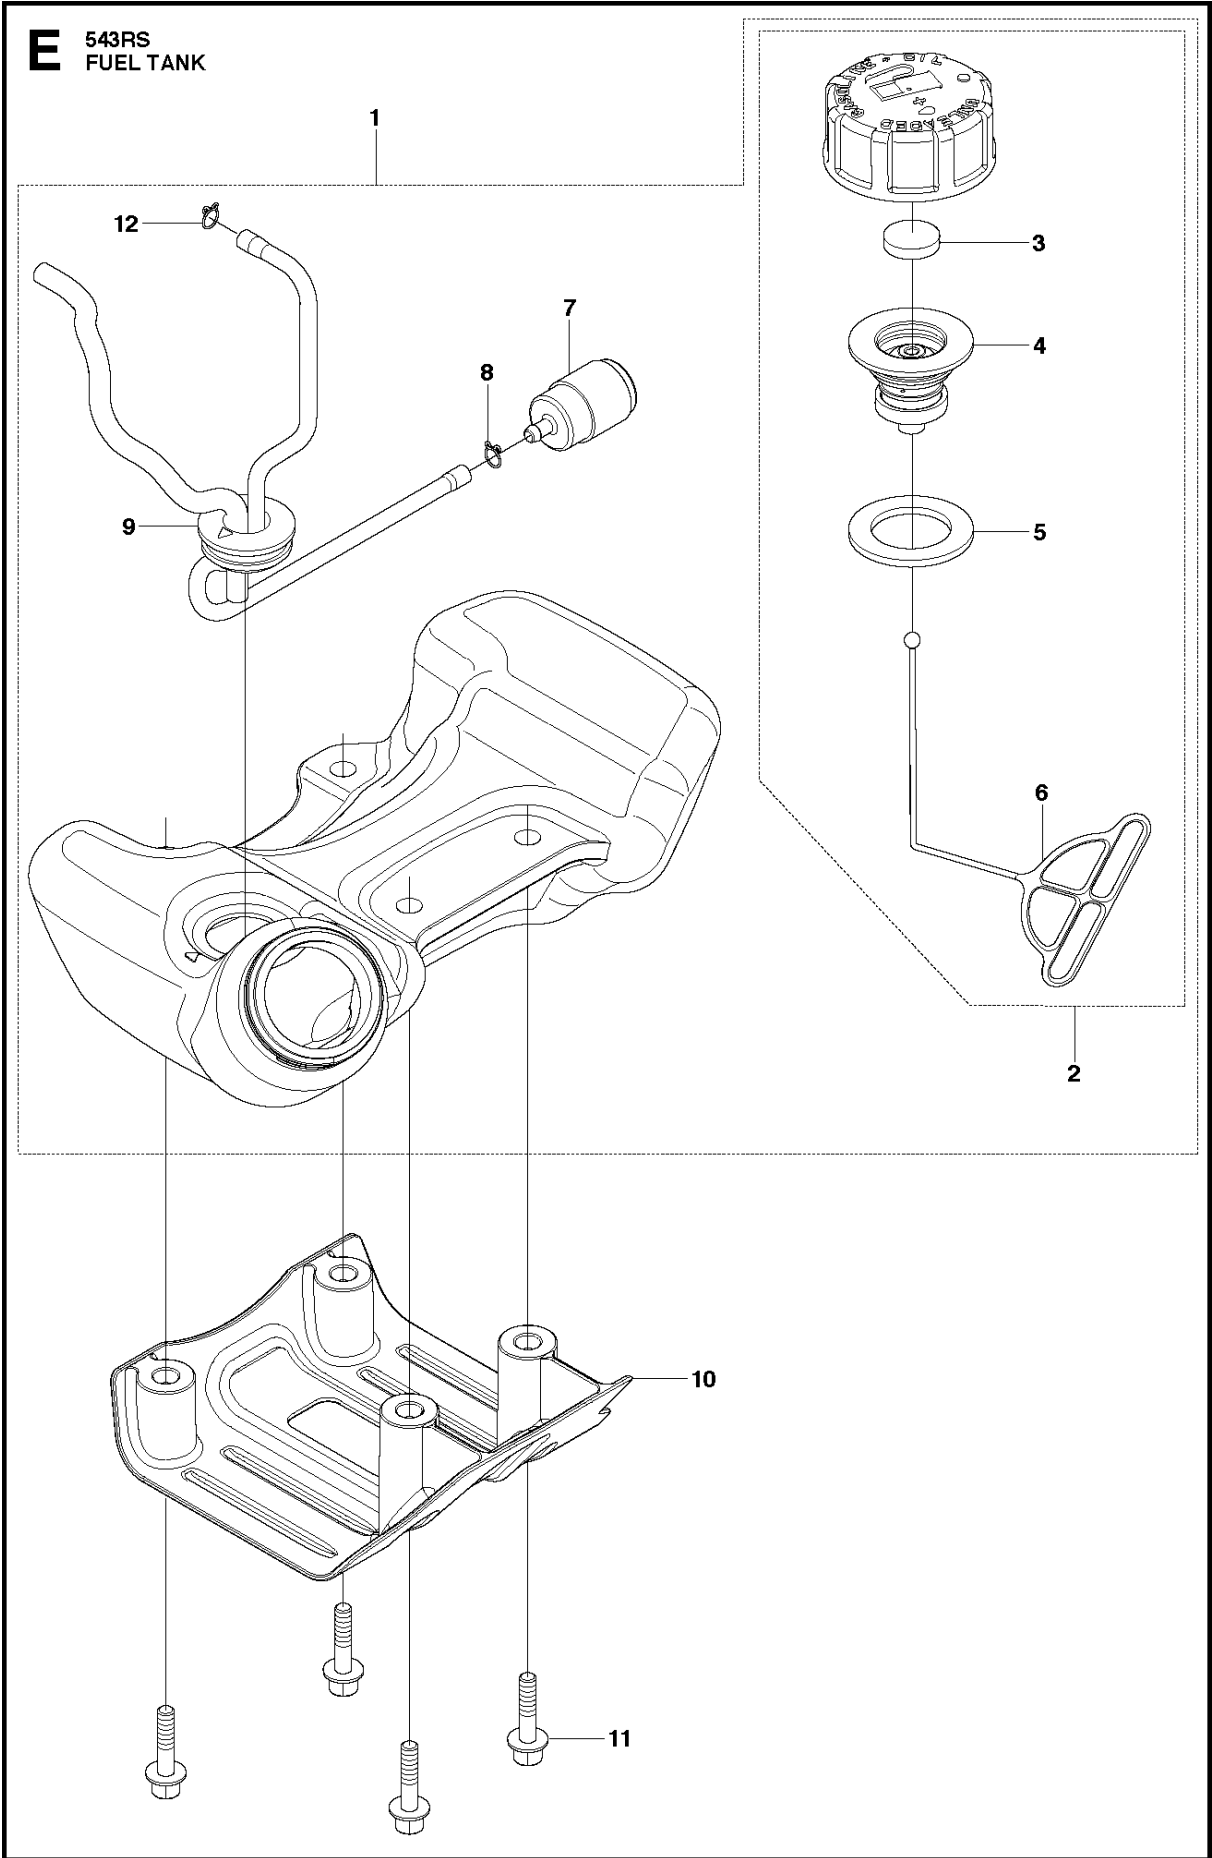

FUEL TANK

543 RS, 2014-05

Ref	Part No	Description	Remark	QTY KIT	
1	577 50 98-03	TANK	243R, 543RS	1	
2	504 11 77-01	TANK CAP ASSY		1	1
3	506 74 68-01	FILTER		1	1,2
4	515 36 94-01	HOLDER-A		1	1,2
5	506 74 43-01	PACKING		1	1,2
6	504 11 79-01	HOLDER		1	1,2
7	506 74 26-01	FILTER		1	1
8	506 70 70-01	CLIP		1	1
9	577 50 99-02	PIPE	243R, 543RS	1	1
10	528 70 66-01	GUARD,TANK		1	
11	521 51 69-01	BOLT		4	
12	580 39 63-01	CLIP	243R, 543RS	1	1