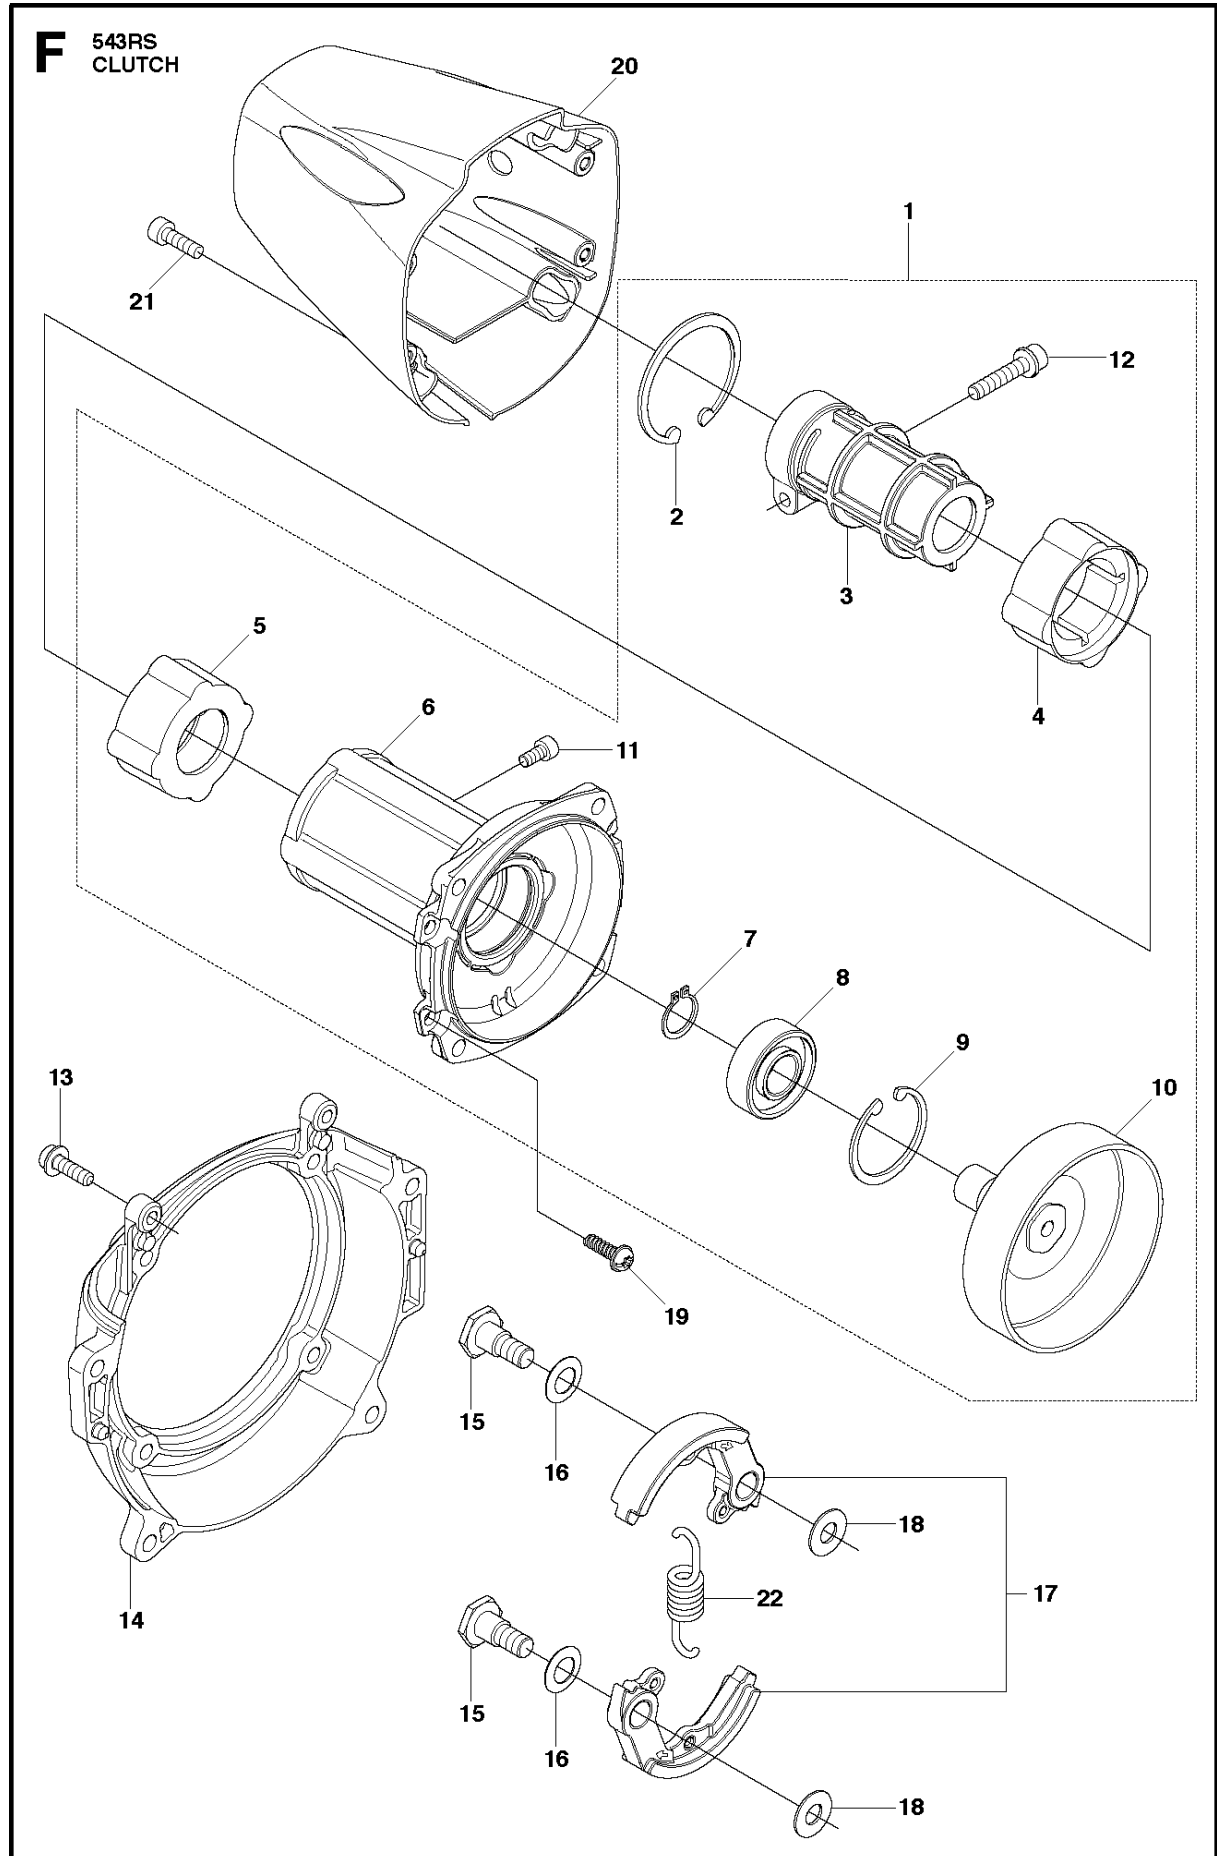

CLUTCH

543 RS, 2014-05

Ref	Part No	Description	Remark	QTY	KIT
1	528 81 57-01	HOUSING ASSY		1	
2	516 12 64-01	RING		1	1
3	521 66 50-01	CLAMP		1	1
4	521 66 52-01	ABSSORBER		1	1
5	521 66 51-01	ABSSORBER		1	1
6	521 66 49-01	HOUSING		1	1
7	516 12 42-01	RING		1	1
8	516 13 17-01	BALL BEARING		1	1
9	502 84 93-01	SNAP RING		1	1
10	505 29 38-01	DRUM		1	1
11	504 11 96-01	SCREW		1	1
12	521 86 23-01	BOLT		1	1
13	515 39 13-01	BOLT		4	
14	578 85 42-03	FAN COVER		1	
15	505 29 78-01	SCREW		2	
16	505 29 81-01	WASHER		2	
17	521 63 64-01	SHOE-COMP		1	
18	505 29 80-01	WASHER		2	
19	521 51 79-01	SCREW		4	
20	528 81 56-01	COVER,CLUTCH		1	
21	523 01 90-01	BOLT		4	
22	521 52 34-01	SPRING		1