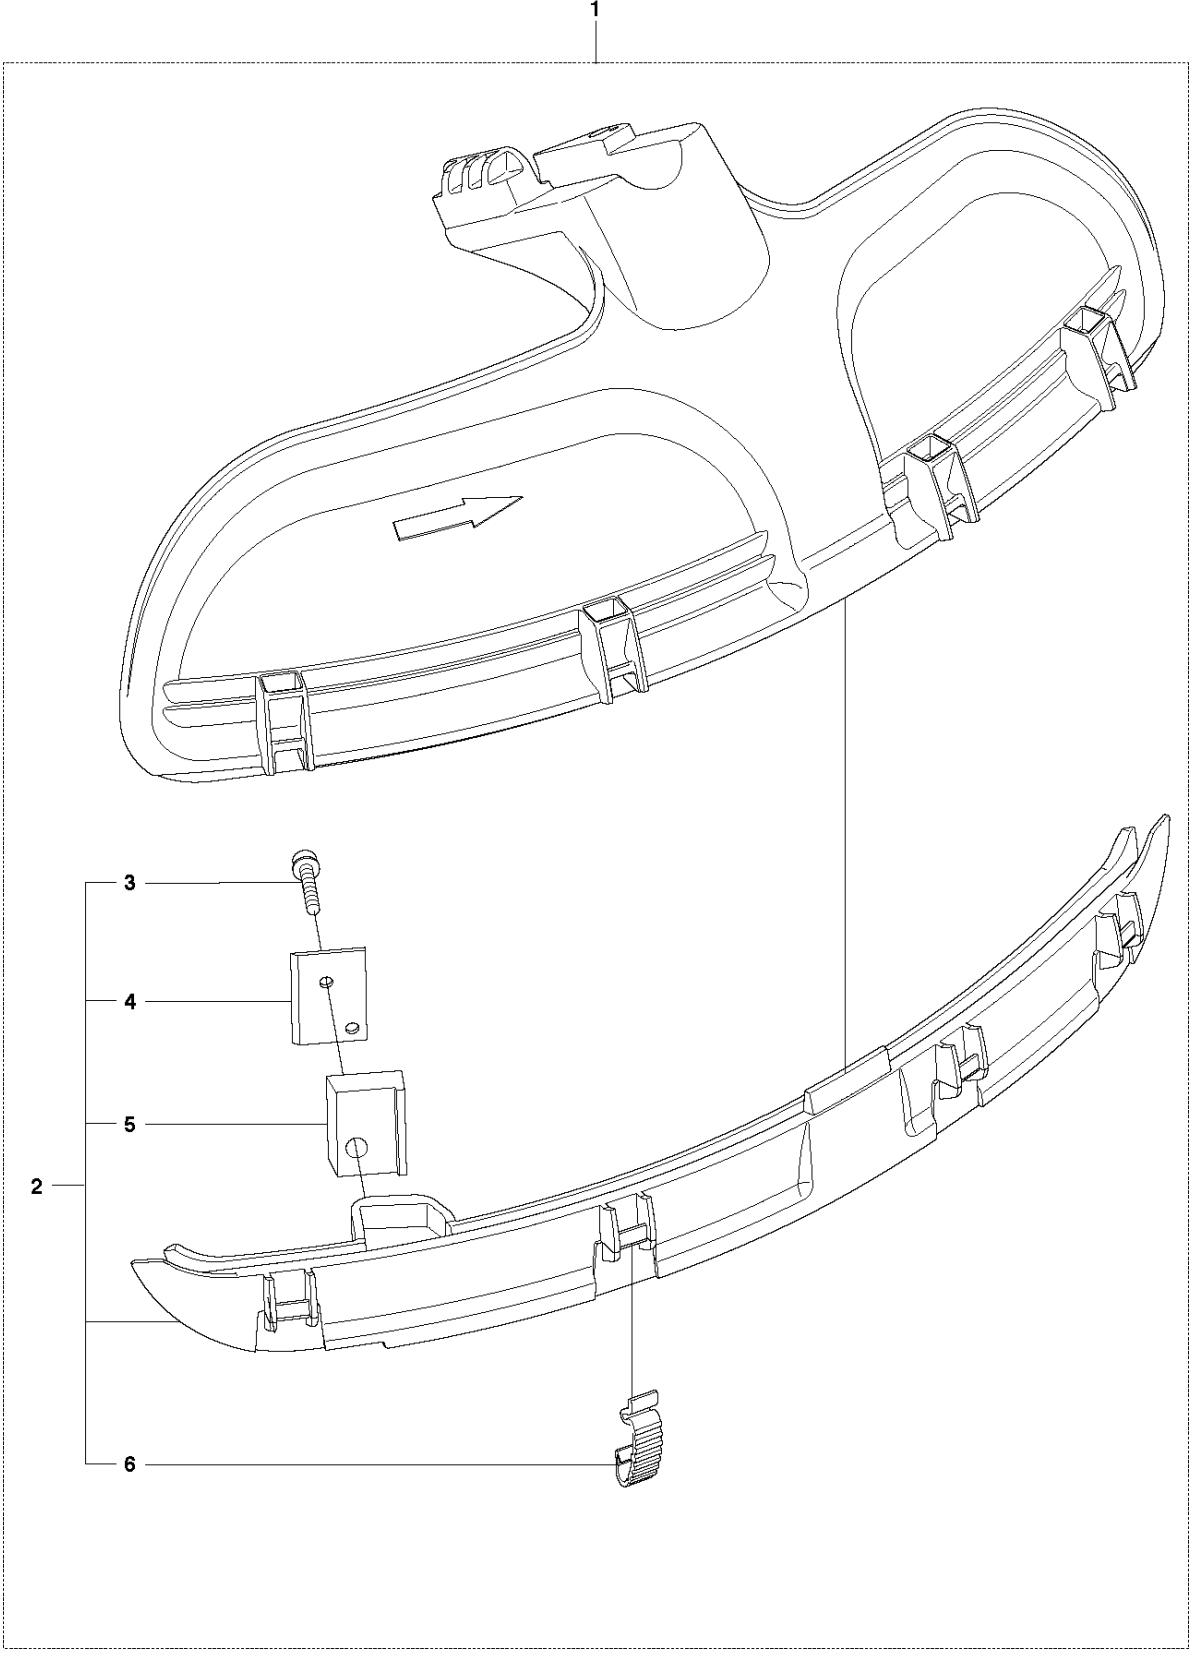

R2 543RS
ACCESSORIES

ACCESSORIES

543 RS, 2014-05

Ref	Part No	Description	Remark	QTY KIT	
1	537 33 16-03	SPLASH GUARD		1	
2	537 39 63-03	SPLASH GUARD		1	1
3	503 21 68-25	SCREW IHSCFT		1	1,2
4	503 79 88-01	BLADE		1	1,2
5	544 12 45-01	RETAINER		1	1,2
6	537 38 72-01	SNAP		4	1,2