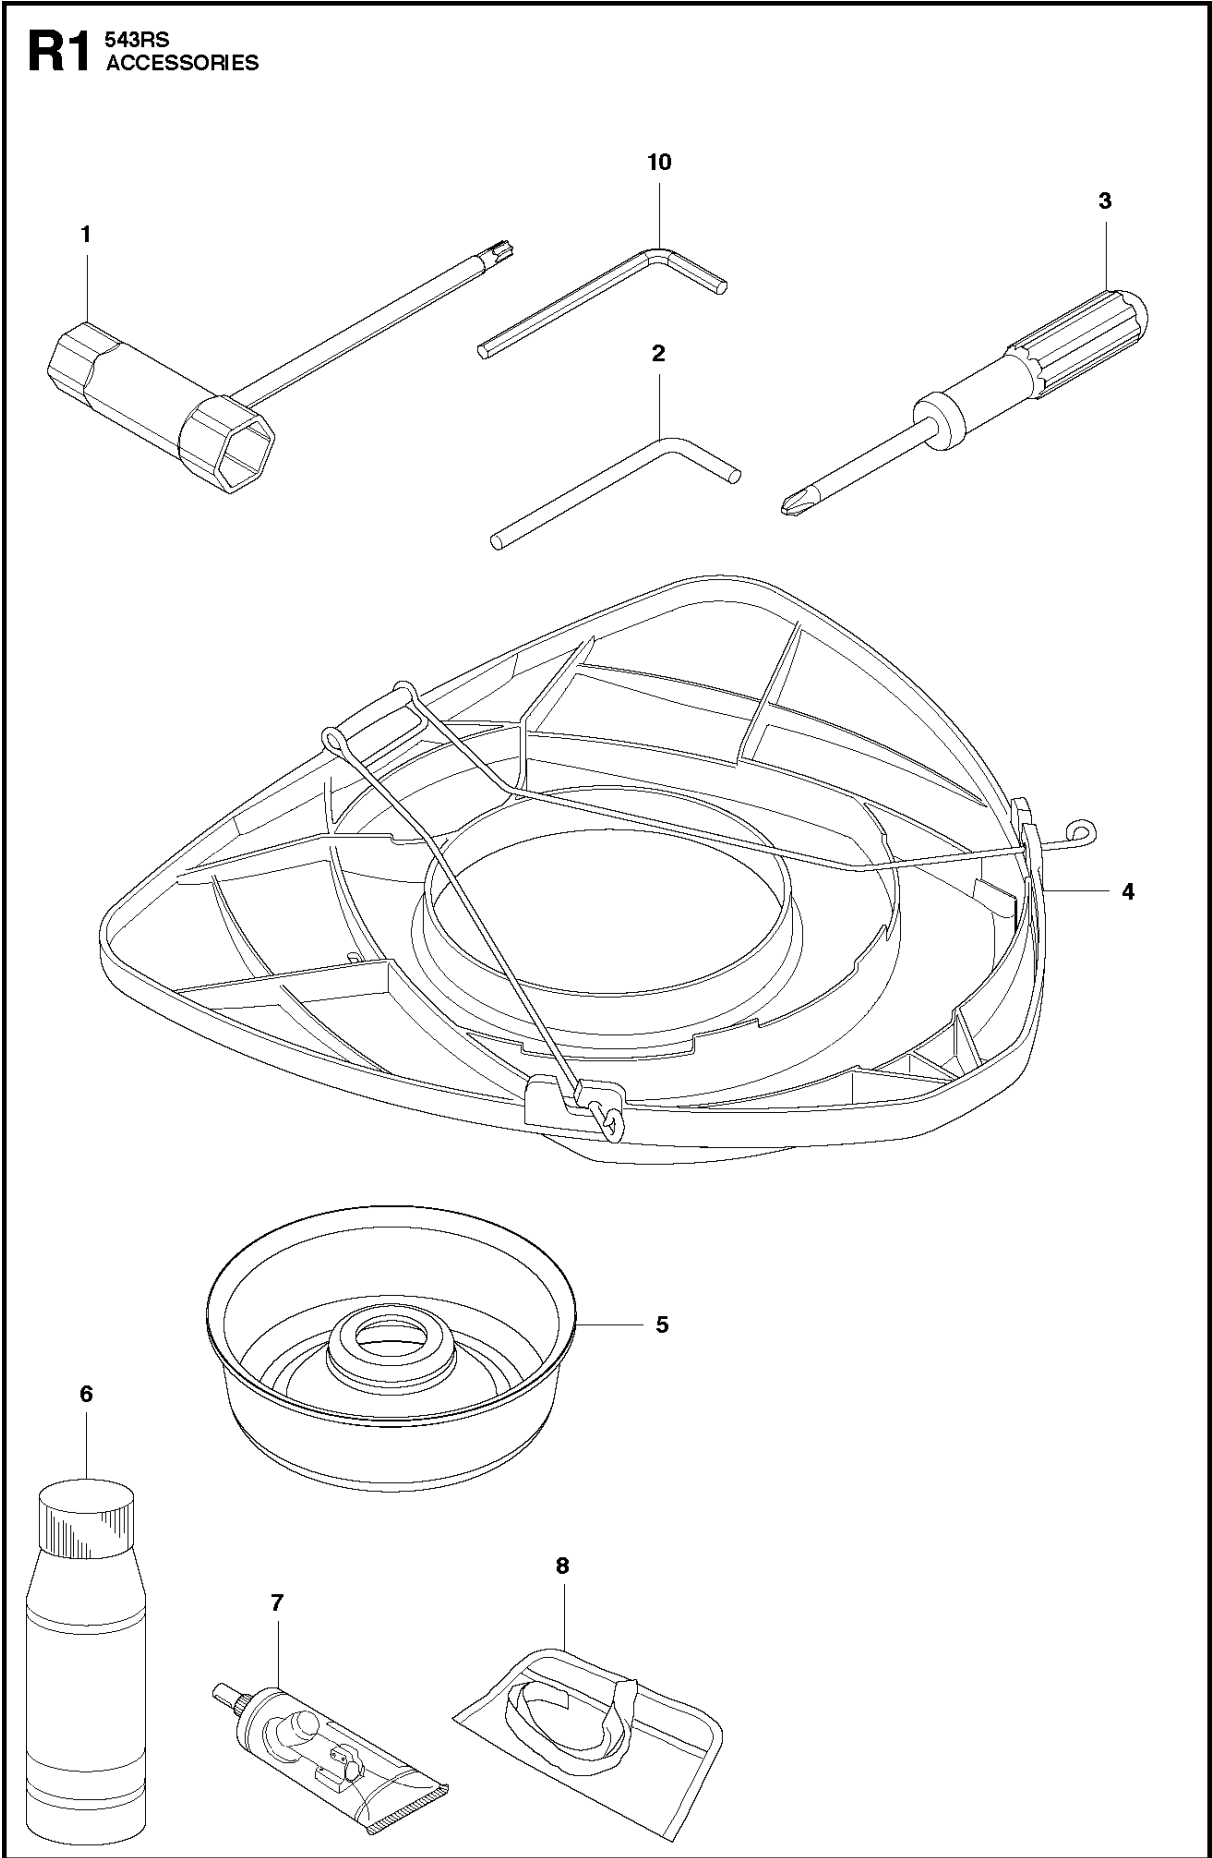

## ACCESSORIES

543 RS, 2014-05

Ref	Part No	Description	Remark	QTY KIT
1	506 68 61-01	COMBINATION WRENCH		1
2	505 31 20-01	BAR		1
3	506 68 95-01	DRIVER		1
4	544 35 91-01	TRANSPORT GUARD		1
5	528 81 81-01	SUPPORT CUP		1
6	531 00 92-48	FILTER OIL		1
7	503 97 64-01	GREASE		1
8	501 19 22-01	TOOL CASING		1
10	505 31 19-01	WRENCH	243RJ	1