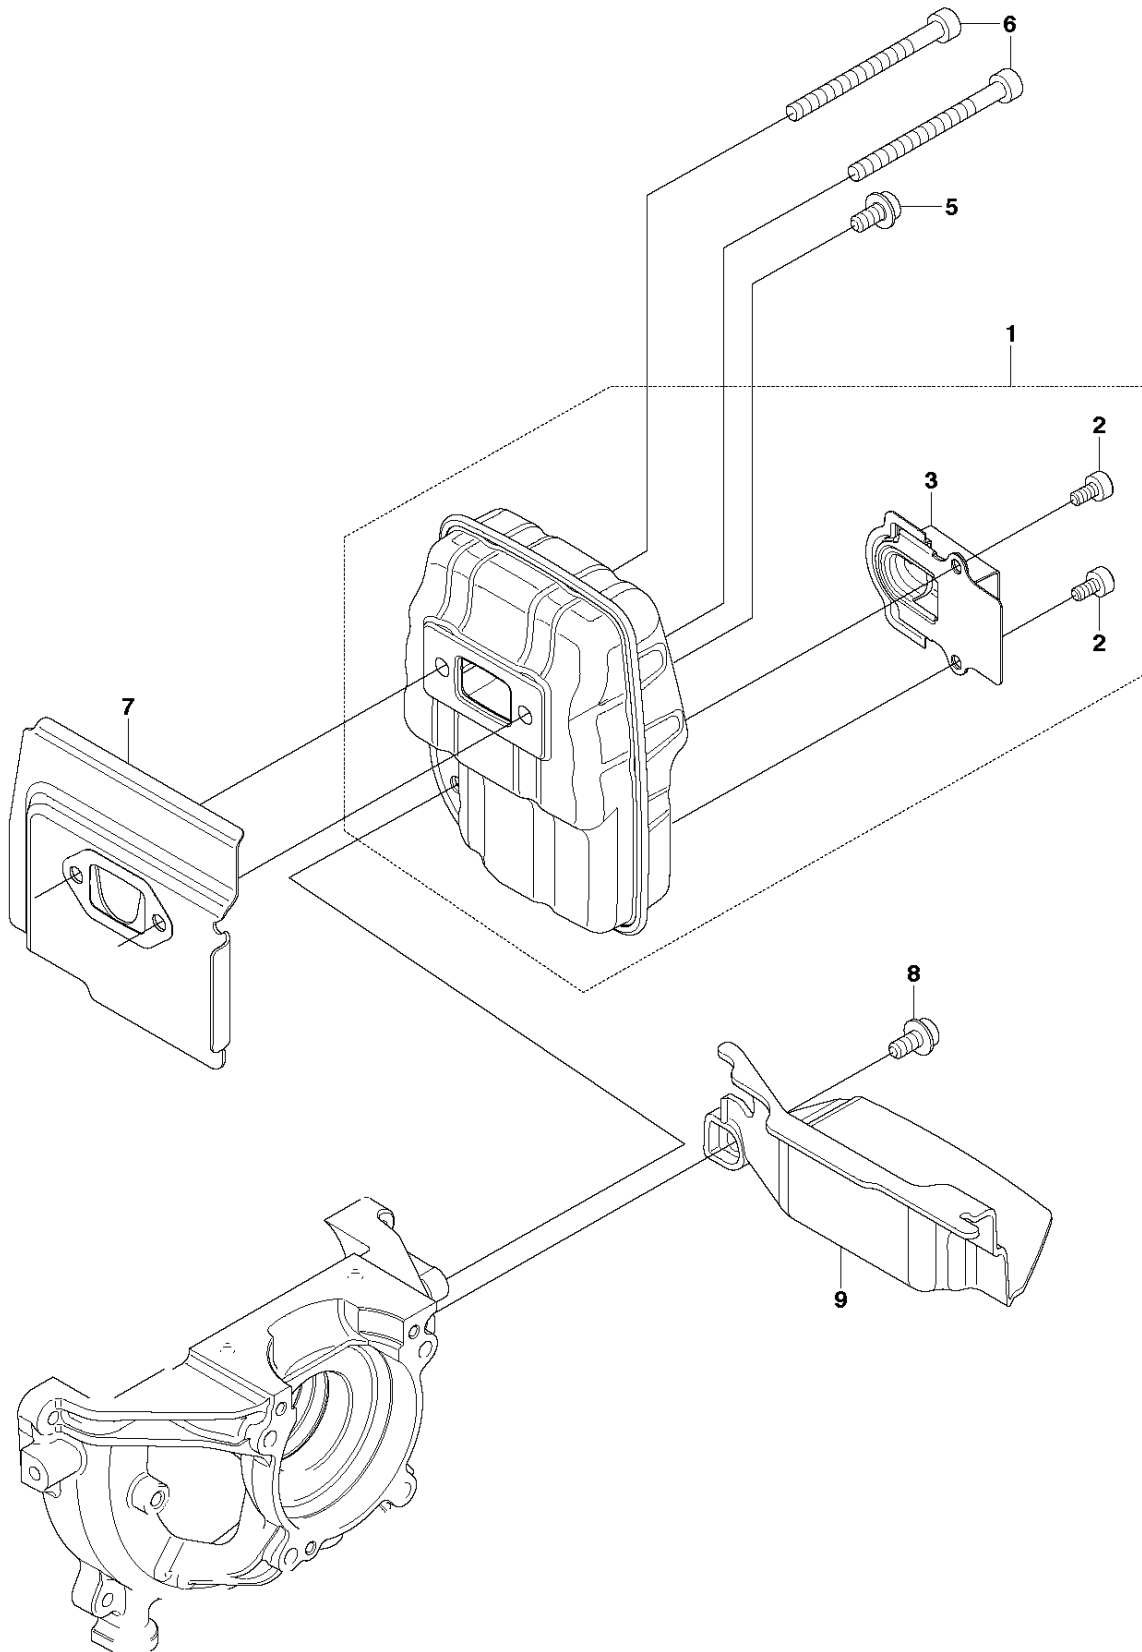

H 543RS
MUFFLER

MUFFLER

543 RS, 2014-05

Ref	Part No	Description	Remark	QTY	KIT
1	577 98 03-01	MUFFLER	243R, 543RS	1	
2	544 36 27-01	BOLT		2	1
3	521 62 34-01	GUIDE		1	1
5	515 39 07-01	BOLT		1	
6	504 11 43-01	SCREW	243R, 543RS	2	
7	577 80 41-01	GASKET		1	
8	515 39 07-01	BOLT		1	
9	521 62 33-01	PLATE		1