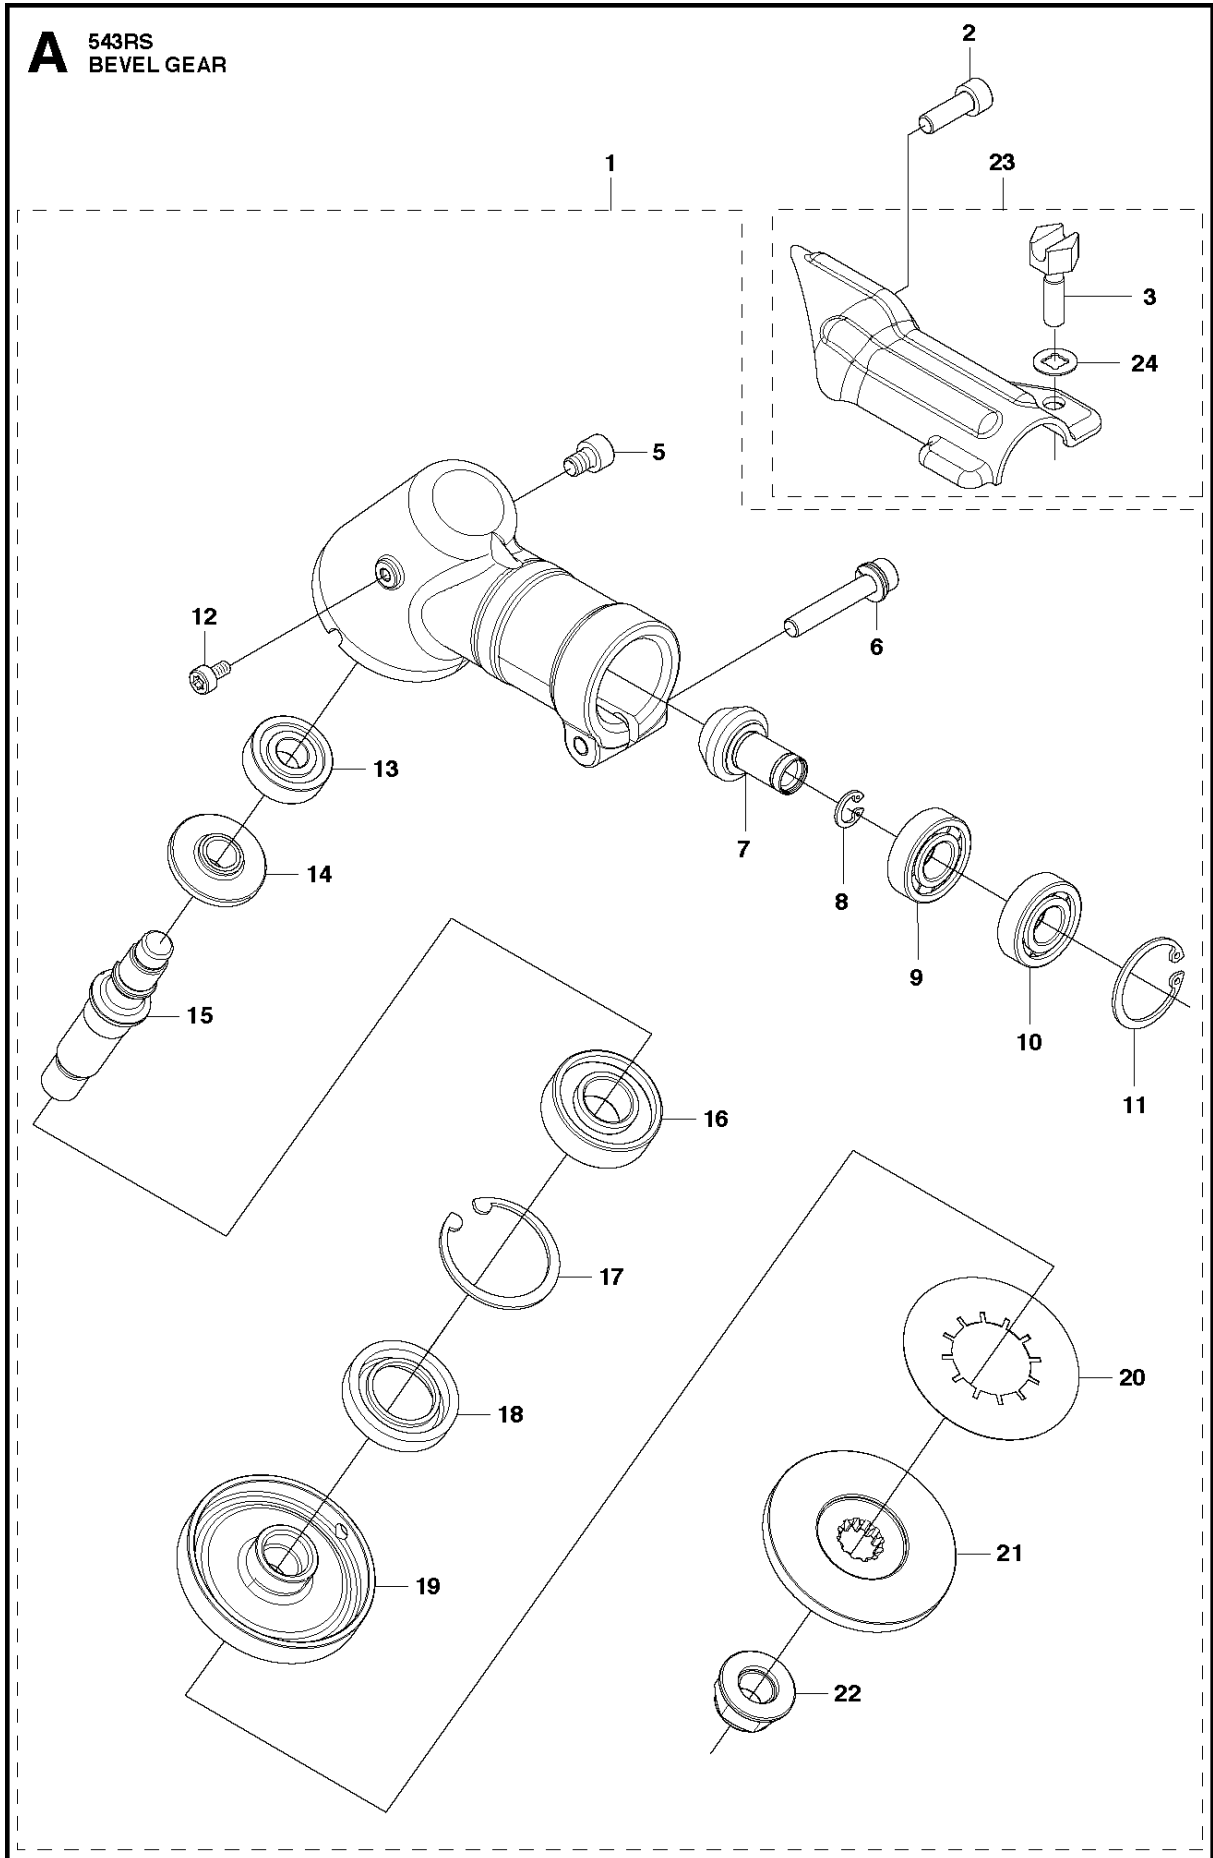

## ACCESSORIES

543 RS, 2014-05

Ref	Part No	Description	Remark	QTY KIT
1	506 68 61-01	COMBINATION WRENCH		1
2	505 31 20-01	BAR		1
3	506 68 95-01	DRIVER		1
4	544 35 91-01	TRANSPORT GUARD		1
5	528 81 81-01	SUPPORT CUP		1
6	531 00 92-48	FILTER OIL		1
7	503 97 64-01	GREASE		1
8	501 19 22-01	TOOL CASING		1
10	505 31 19-01	WRENCH	243RJ	1

## ACCESSORIES

543 RS, 2014-05

Ref	Part No	Description	Remark	QTY KIT	
1	537 33 16-03	SPLASH GUARD		1	
2	537 39 63-03	SPLASH GUARD		1	1
3	503 21 68-25	SCREW IHSCFT		1	1,2
4	503 79 88-01	BLADE		1	1,2
5	544 12 45-01	RETAINER		1	1,2
6	537 38 72-01	SNAP		4	1,2

## BEVEL GEAR

543 RS, 2014-05

Ref	Part No	Description	Remark	QTY	KIT
1	528 81 83-01	GEAR HOUSING		1	
2	506 74 56-01	BOLT		1	
3	537 18 95-01	SCREW		1	23
5	521 86 20-01	BOLT		1	1
6	521 86 24-01	BOLT		1	1
7	528 81 80-01	PINION		1	1
8	516 12 41-01	RING		1	1
9	516 12 79-01	BALL BEARING		1	1
10	516 13 00-01	BALL BEARING		1	1
11	506 60 99-01	RING		1	1
12	544 36 27-01	BOLT		1	1
13	505 17 02-01	BEARING		1	1
14	528 82 62-01	GEAR		1	1
15	528 81 59-01	SHAFT,GEAR		1	1
16	516 13 17-01	BALL BEARING		1	1
17	502 84 93-01	SNAP RING		1	1
18	521 52 22-01	SEAL		1	1
19	528 82 64-01	HOLDER		1	1
20	521 65 60-01	PLATE		1	1
21	511 58 38-01	HOLDER(B)		1	1
22	502 29 11-01	NUT BLADE		1	1
23	575 77 88-01	BRACKET		1	
24	575 67 73-01	LOCK WASHER		1	23