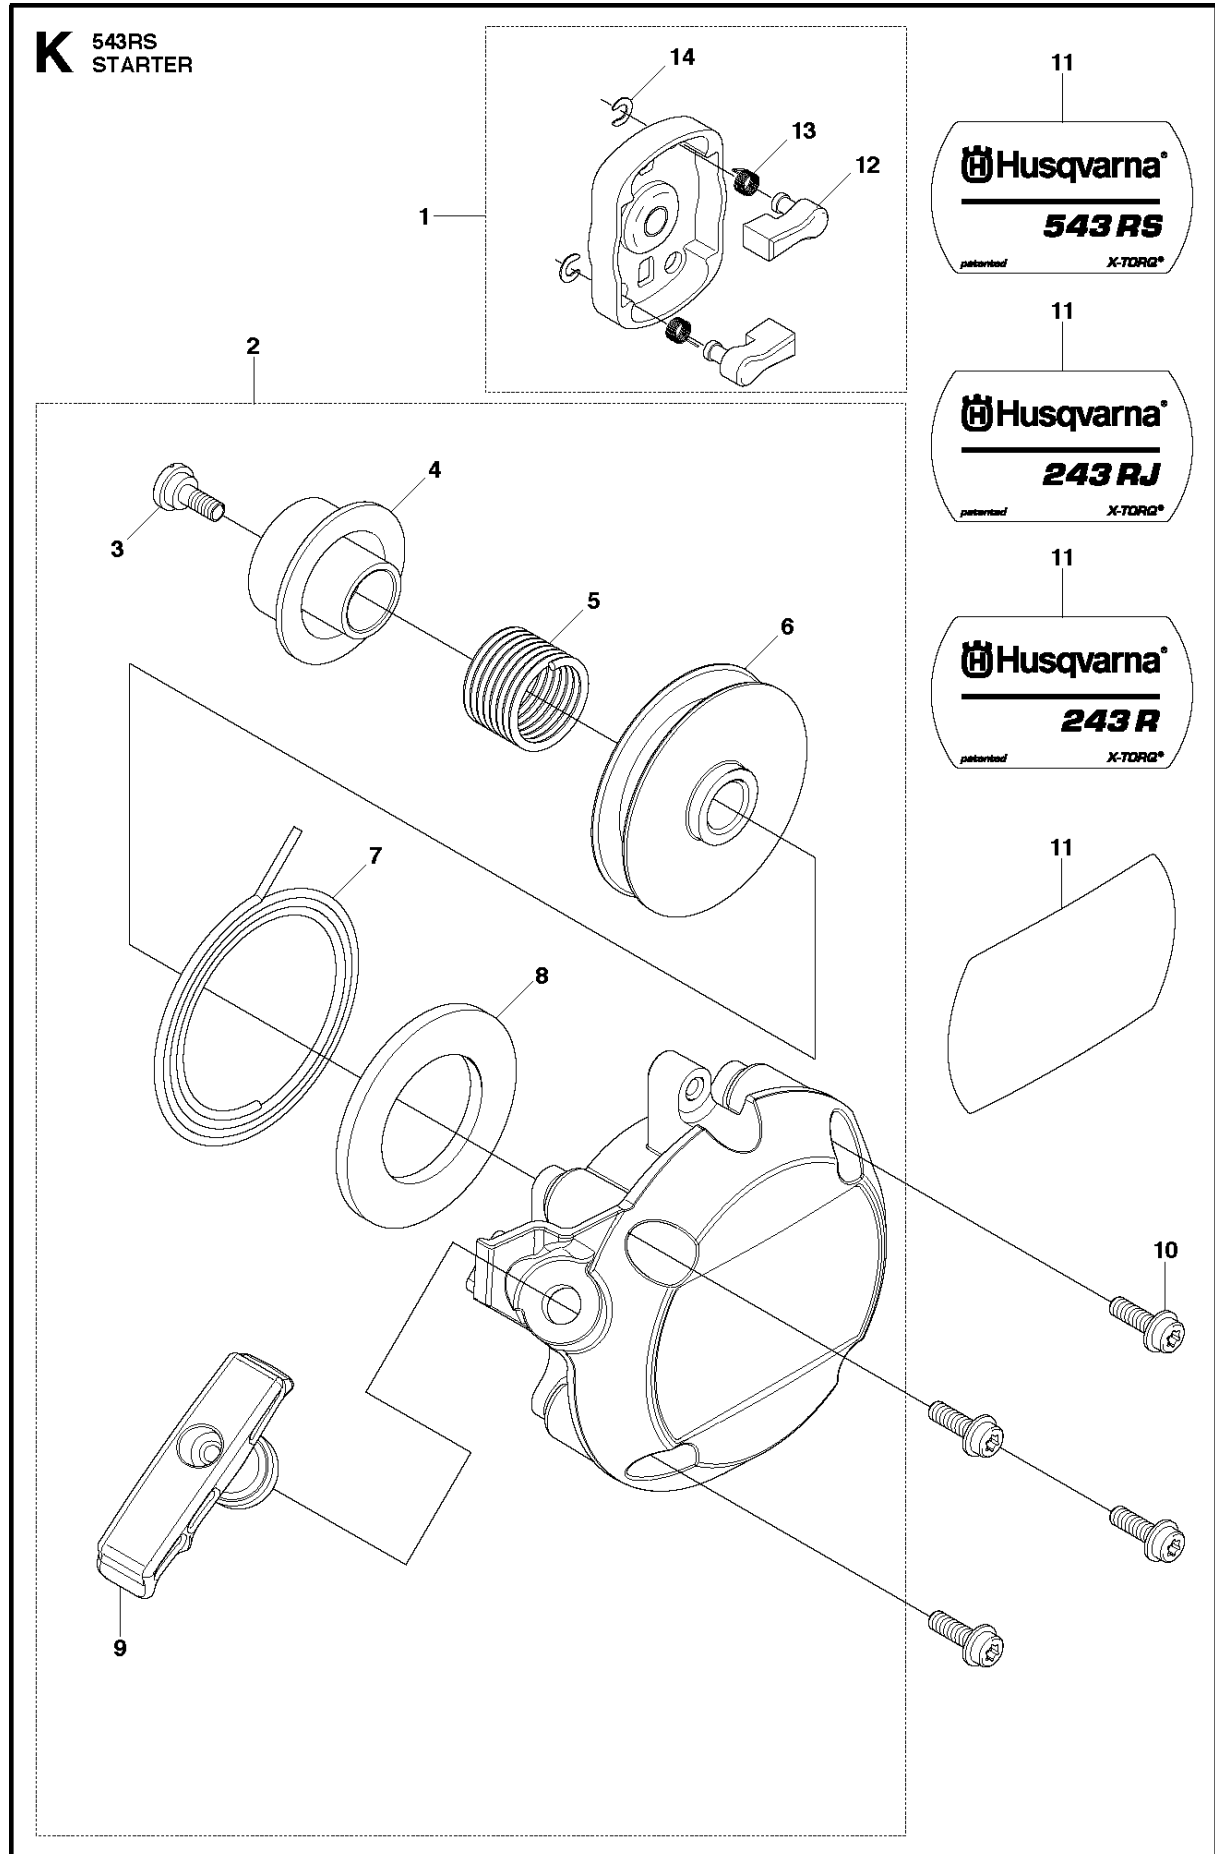

STARTER

543 RS, 2014-05

Ref	Part No	Description	Remark	QTY	KIT
1	521 62 46-01	PULEY-ASSY		1	
2	528 70 62-01	RECOIL-A		1	
3	515 36 71-01	SCREW		1	2
4	521 61 85-01	PLATE		1	2
5	521 61 84-01	SPRING		1	2
6	521 61 83-01	REEL		1	2
7	521 53 17-01	ROPE		1	2
8	521 61 82-01	SPRING		1	2
9	521 61 79-01	KNOB		1	2
10	506 74 56-01	BOLT		4	
11	528 70 67-01	LABEL,RECOIL	243RJ	1	
11	577 97 94-01	DECAL	243R	1	
11	578 42 06-01	DECAL	543RS	1	
12	521 61 86-01	RATCHET		2	1
13	521 61 87-01	SPRING		2	1
14	513 16 77-01	E-RING		2	1